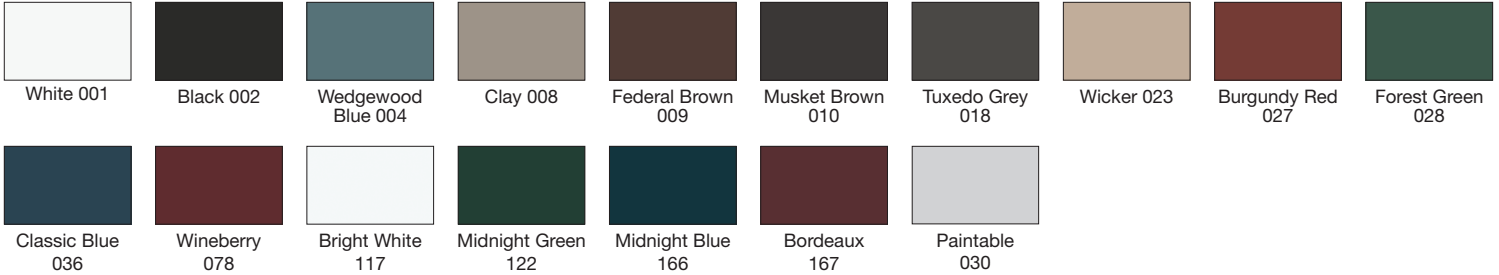

Stock Color Program

Actual colors may vary from digital and printed representations.

MidAmericaComponents.com | 800-521-8486

Shutters

Headers, Door Surround, Pilasters

Dentil Trim

Gable Vents / Mount Blocks and Vents